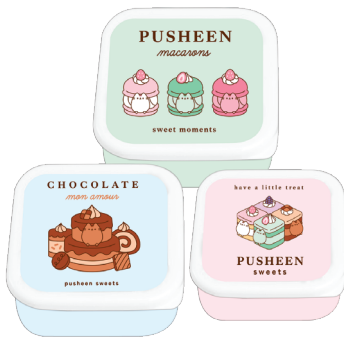

10 colour pens with MI character toppers in 2 assorted designs  
Pack Size 6/144

**Super Stationery Set PUSW6359**

Contains A5 exercise book, pen, pencil, highlighter, sharpener, eraser and sticker sheet packaged in a reusable zip-lock wallet  
Pack Size 6/48

**Stickers PUSW6360**

40 puffy PVC stickers in assorted designs  
Pack Size 12/192

**Pencil Case PUSW6362**

PU pencil case with pom pom zip pull  
Approx. Size in cm: 15H x 19W x 4D  
Pack Size 6/72

**Water Bottle PUSW6363**

Water Bottle with soft touch finish,  
lockable flip up lid and straw  
Holds 700ml  
Pack Size 6/48

**Beaker and Straw PUSW6364**

Tinted pink beaker and straw  
Holds 650ml  
Pack Size 6/24

**Travel Mug PUSW6365**

Travel mug with soft touch finish and  
screw on lid with sliding closure  
Holds 500ml  
Pack Size 6/24

**Storage Pots PUSW6366**

3 storage pots stacked inside  
each other  
Pack Size 6/48

**Lunch Bag PUSW6367**