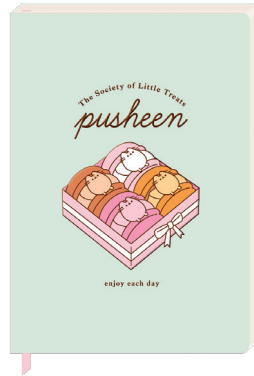

Luxury Notebook PUSW6354

A5 hardback notebook with padded covers and spot UV detail, contains lined pages and ribbon bookmark
Pack Size 6/36