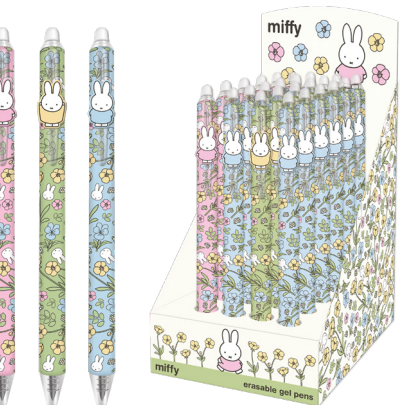

miffy

Miffy is an adorable little bunny. She was originally created by Dick Bruna in 1955 to entertain his son on a rainy holiday. 70 years later Miffy has become a global icon and one of the most popular rabbits on the planet. Miffy is about the belief that childhood doesn't have to end and was created for children and also for the child in all of us.

Our collection of beautiful floral stationery, bags, hydration and gifts will appeal to fans of all ages.

Luxury Notebook MIFY6695
Hardback casebound notebook with Miffy plush appliqué patch, contains 96 sheets of lined pages
Pack Size 3/24

A5 Notebook MIFY6696
Wiro bound A5 notebook with die cut front cover, floral designed fly sheet and 80 sheets of lined pages
Pack Size 6/36

A6 Notepad MIFY6697
A6 notepad with magnetic die cut flap and 60 sheets of lined pages
Pack Size 6/48

Multi Colour Pen MIFY6699
Multi colour pen with 3D Miffy shaped topper
Pack Size 6/144

Erasable Gel Pens MIFY6702
Erasable gel pens with Miffy shaped character clips in 3 assorted designs, packaged in a display
Pack Size 24/96