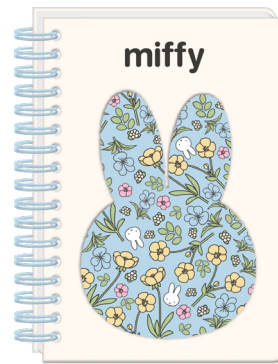

miffy

Miffy is an adorable little bunny. She was originally created by Dick Bruna in 1955 to entertain his son on a rainy holiday. 70 years later Miffy has become a global icon and one of the most popular rabbits on the planet. Miffy is about the belief that childhood doesn't have to end and was created for children and also for the child in all of us.

Our collection of beautiful floral stationery, bags, hydration and gifts will appeal to fans of all ages.

Luxury Notebook MIFY6695
Hardback casebound notebook with Miffy plush appliqué patch, contains 96 sheets of lined pages
Pack Size 3/24

A5 Notebook MIFY6696
Wiro bound A5 notebook with die cut front cover, floral designed fly sheet and 80 sheets of lined pages
Pack Size 6/36

A6 Notepad MIFY6697
A6 notepad with magnetic die cut flap and 60 sheets of lined pages
Pack Size 6/48