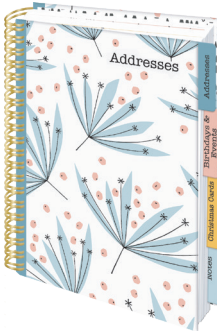

Magazine Rack MISS5721

Covered with kraft paper with a gold coloured metal card holder
Pack Size 4/8

A4 Notebook MISS5723

A4 kraft card covers with gold wire and lined pages
Pack Size 4/24

A5 Notebook MISS5724

A5 perfect bound notebook with kraft card covers and lined pages
Pack Size 6/24

Address Book MISS5725

Wire bound address book with sections for addresses, birthdays and events, Christmas cards list and notes
Pack Size 6/24

Set of Exercise Books MISS5726

Set of 3 exercise books with kraft card covers and lined pages
Pack Size 6/48

Handbag Notebook & Pen MISS5727

A6 handbag notebook with kraft paper covers, lined pages and a retractable ballpen attached with elastic
Pack Size 4/48