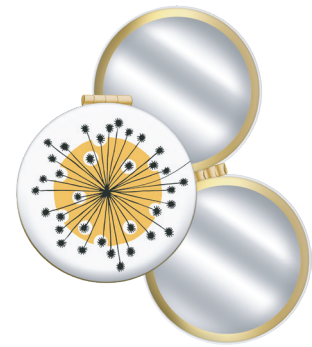

Retractable umbrella with carry case
Pack Size 6/24

Tote Bag MISS5734

Cotton tote bag
Approx. Size in cm (without handles):
40H x 37W x 11D
Pack Size 6/72

Water Bottle MISS5735

Stainless steel water bottle with carry handle
Holds 500ml
Pack Size 6/24

Travel Mug MISS5736

Stainless steel travel mug with clear lid
Holds 450ml
Pack Size 3/24

Lunch Bag MISS5737

Polyester lunch bag with insulated lining
Approx. Size in cm (without handles):
26H x 24W x 12D
Pack Size 4/24

Sunglasses Case MISS5738

PU covered hard shell glasses case with cloth
Pack Size 4/24

Compact Mirror MISS5739

Folding compact mirror with clasp
Pack Size 6/72

Planter MISS5741

Ceramic plant pot with legs
Approx. Size in cm: 11.3H x 12.2 dia
Pack Size 2/8

Two Mini Ceramic Planters MISS5947

Approx. Size of each pot in cm:
7H x 7 dia
Pack Size 4/12

Two Mini Ceramic Vases MISS5948

Approx. Size of each vase in cm:
9H x 5.5W x 5.5D
Pack Size 4/12

Large Vase MISS5949