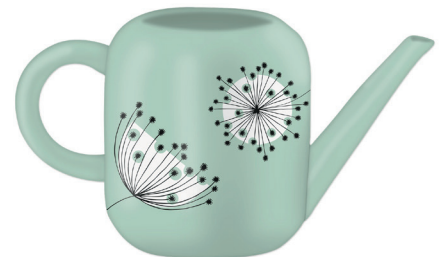

Sunglasses Case MISS5738

PU covered hard shell glasses case with cloth
Pack Size 4/24

Compact Mirror MISS5739

Folding compact mirror with clasp
Pack Size 6/72

Planter MISS5741

Ceramic plant pot with legs
Approx. Size in cm: 11.3H x 12.2 dia
Pack Size 2/8

Two Mini Ceramic Planters MISS5947

Approx. Size of each pot in cm:
7H x 7 dia
Pack Size 4/12

Two Mini Ceramic Vases MISS5948

Approx. Size of each vase in cm:
9H x 5.5W x 5.5D
Pack Size 4/12

Large Vase MISS5949

Approx. Size in cm:
23.5H x 14W x 14D
Pack Size 4/8

Large Caddy MISS5950

Caddy with wooden lid
Approx. Size in cm: 15.5H x 11W x 11D
Pack Size 4/8

Ceramic Watering Can MISS5951

For indoor use only
Holds up to 1.4L
Approx. Size in cm: 14H x 27W x 13D
Pack Size 4/8