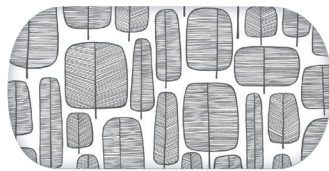

Retractable umbrella with carry case
Pack Size 6/24

Tote Bag MISS5734

Cotton tote bag
Approx. Size in cm (without handles):
40H x 37W x 11D
Pack Size 6/72

Water Bottle MISS5735

Stainless steel water bottle with carry handle
Holds 500ml
Pack Size 6/24

Sunglasses Case MISS5738

PU covered hard shell glasses case with cloth
Pack Size 4/24

Compact Mirror MISS5739

Folding compact mirror with clasp
Pack Size 6/72

Planter MISS5741

Ceramic plant pot with legs
Approx. Size in cm: 11.3H x 12.2 dia
Pack Size 2/8