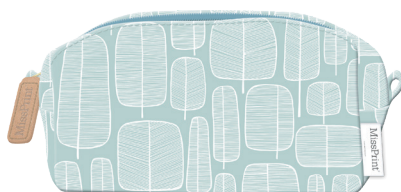

Set of Exercise Books MISS5726

Set of 3 exercise books with kraft card covers and lined pages
Pack Size 6/48

Handbag Notebook & Pen MISS5727

A6 handbag notebook with kraft paper covers, lined pages and a retractable ballpen attached with elastic
Pack Size 4/48

Desk Pad MISS5728

52 pages each with sections for the days of the week, weekend and notes
Pack Size 6/36

Pen Set MISS5729

Set of 3 retractable ballpens in a presentation box
Pack Size 6/72

Slim Pencil Case MISS5730

Cotton slim pencil case with PU zip pull
Approx. Size in cm: 6.5H x 20.5W x 6.5D
Pack Size 6/72

Wash Bag MISS5732

Cotton wash bag with PU zip pull
Approx. Size in cm: 10H x 20.5W x 10D
Pack Size 4/24

Umbrella MISS5733

Retractable umbrella with carry case
Pack Size 6/24

Tote Bag MISS5734

Cotton tote bag
Approx. Size in cm (without handles):
40H x 37W x 11D
Pack Size 6/72

Water Bottle MISS5735

Stainless steel water bottle with carry handle
Holds 500ml
Pack Size 6/24